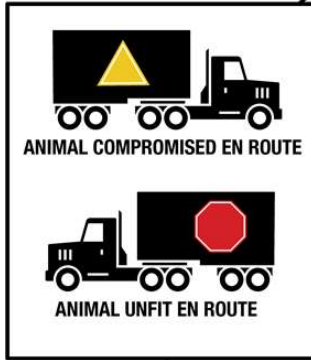

CHECK ANIMALS BEFORE TRANSPORT

Must be isolated in transport, loaded alone without negotiating ramps. Measures must be taken to prevent unnecessary suffering and must not go to an assembly centre.

Under the advice of a veterinarian and to receive veterinary care only

Humanely kill on truck or nearest place the animals can receive care, or be humanely killed.

Nearest place the animal can receive care or be humanely killed.

Monitor en route OK?

NO

YES

The nearest place could include an assembly centre for these animals.